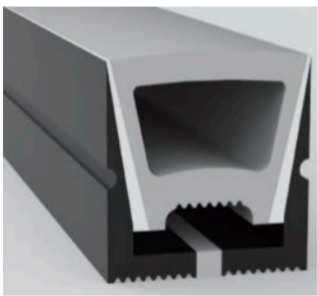

Surface mountable Aluminium Extrusion profiles with diffuser - available in Silver with opaque diffuser or Black with black diffuser. Comes standard in 3mtr lengths. Each length comes with two end caps and 3 surface mounting brackets. Profile clips into brackets.

Recess only Aluminium Extrusion profiles with diffuser - available in Silver with opaque diffuser or Black with black diffuser. Comes standard in 3mtr lengths. Each length comes with two end caps.

New silicone extrusions with diffuser. Can be surface or recessed mounted. Highly flexible, ideal for curved applications. Radius of approx 300mm. Come standard in 5mtr lengths. End caps and surface mounting brackets are ordered and charged for separately.

COB Led string lights. No spots, no shadow, soft light. Available in 5mtr rolls.