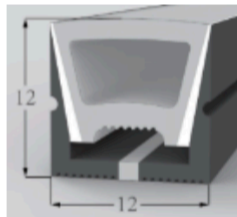

Surface mountable Aluminium Extrusion profiles with diffuser - available in Silver with opaque diffuser or Black with black diffuser. Comes standard in 3mtr lengths. Each length comes with two end caps and 3 surface mounting brackets. Profile clips into brackets.

Recess only Aluminium Extrusion profiles with diffuser - available in Silver with opaque diffuser or Black with black diffuser. Comes standard in 3mtr lengths. Each length comes with two end caps.

New silicone extrusions with diffuser. Can be surface or recessed mounted. Highly flexible, ideal for curved applications. Radius of approx 300mm. Come standard in 5mtr lengths. End caps and surface mounting brackets are ordered and charged for separately.