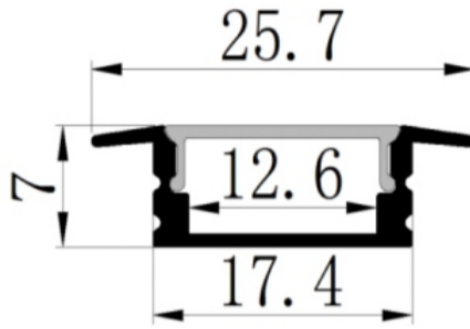

Surface mountable Aluminium Extrusion profiles with diffuser - available in Silver with opaque diffuser or Black with black diffuser. Comes standard in 3mtr lengths. Each length comes with two end caps and 3 surface mounting brackets. Profile clips into brackets.

Recess only Aluminium Extrusion profiles with diffuser - available in Silver with opaque diffuser or Black with black diffuser. Comes standard in 3mtr lengths. Each length comes with two end caps.

New silicone extrusions with diffuser. Can be surface or recessed mounted. Highly flexible, ideal for curved applications. Radius of approx 300mm. Come standard in 5mtr lengths. End caps and surface mounting brackets are ordered and charged for separately.