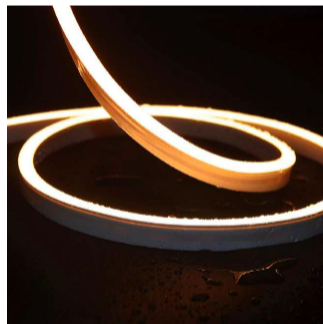

Surface mountable Aluminium Extrusion profiles with diffuser - available in Silver with opaque diffuser or Black with black diffuser. Comes standard in 3mtr lengths. Each length comes with two end caps and 3 surface mounting brackets. Profile clips into brackets.

Recess only Aluminium Extrusion profiles with diffuser - available in Silver with opaque diffuser or Black with black diffuser. Comes standard in 3mtr lengths. Each length comes with two end caps.

New silicone extrusions with diffuser. Can be surface or recessed mounted. Highly flexible, ideal for curved applications. Radius of approx 300mm. Come standard in 5mtr lengths. End caps and surface mounting brackets are ordered and charged for separately.

COB Led string lights. No spots, no shadow, soft light. Available in 5mtr rolls.